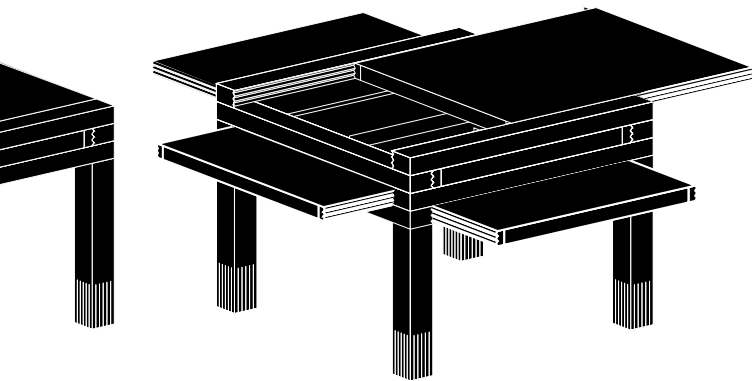

Mini Par4 design Bernard Vuarnesson

Instructions for use
Mode d'emploi
Gebrauchsanleitung
Istruzioni per l'uso

EN

Materials

Solid wood frame in Oak, Beech, Iroko and American walnut. Tops can be removable and reversible by sliding them with care. Tops can be in laminate or veneer surfaces and without board around. All wood surfaces are finished with a clear satin acrylic varnish.