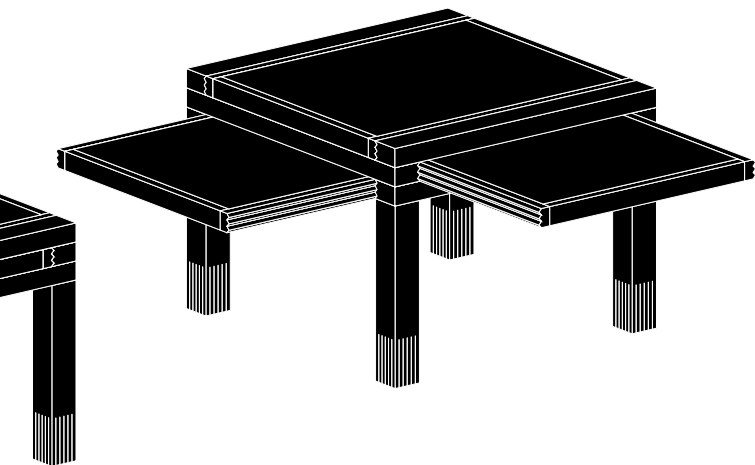

Par3 design Bernard Vuarnesson

Instructions for use
Mode d'emploi
Gebrauchsanleitung
Istruzioni per l'uso

EN

Materials

Solid wood frame in Oak, Beech, Iroko and American walnut. Tops can be removable and reversible by sliding them with care. Laminate on particle board, various surface colours. The tops can be used as shallow drawers or as flat trays. All wood surfaces are finished with a clear satin acrylic varnish.