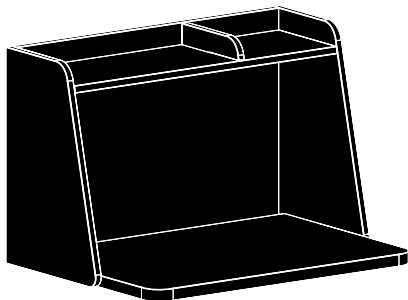

Workin Mini Fixed design Valentina Carretta

Instructions for use
Mode d'emploi
Gebrauchsanleitung
Istruzioni per l'uso

EN

Materials

Multi-task writing desk. The storage unit in MDF has a lacquered finish. Fixed working-top in Glulam, it could be finished in Laminate or Exclusive (Polaris), refined with edge in Veneer (wood) oak. Wood parts have a matt clear acrylic varnish finish. The working-top can carry 20kg.